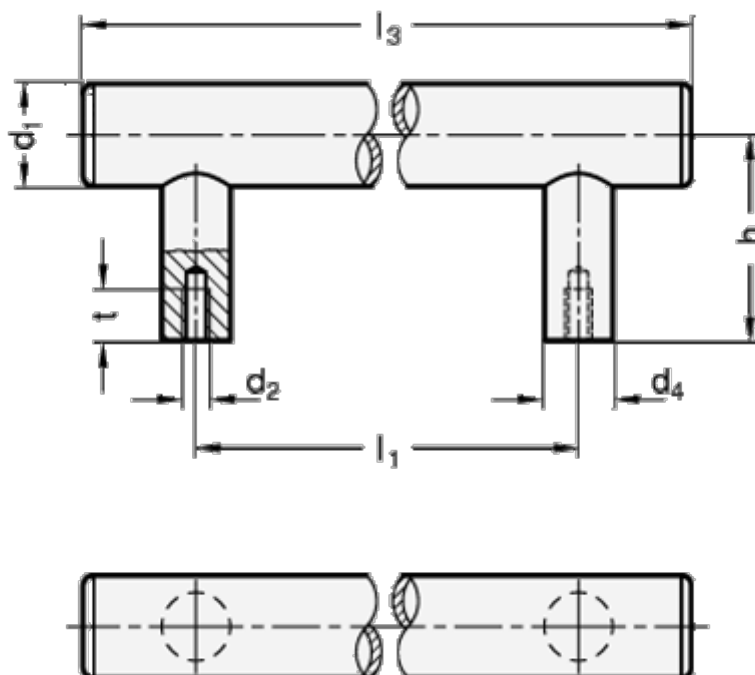

Article number: 20666530M6200K

Description: E+G St. steel tubular handle GN 666.5-30-M6-200-K
K - with plastic cover cap, mounted from the back

Measures

d1	= 30
d2	= M6
d4	= 20
h	= 60
l1 +/-0.5	= 200
l3	= 265
l4	= 15
t min	= 15